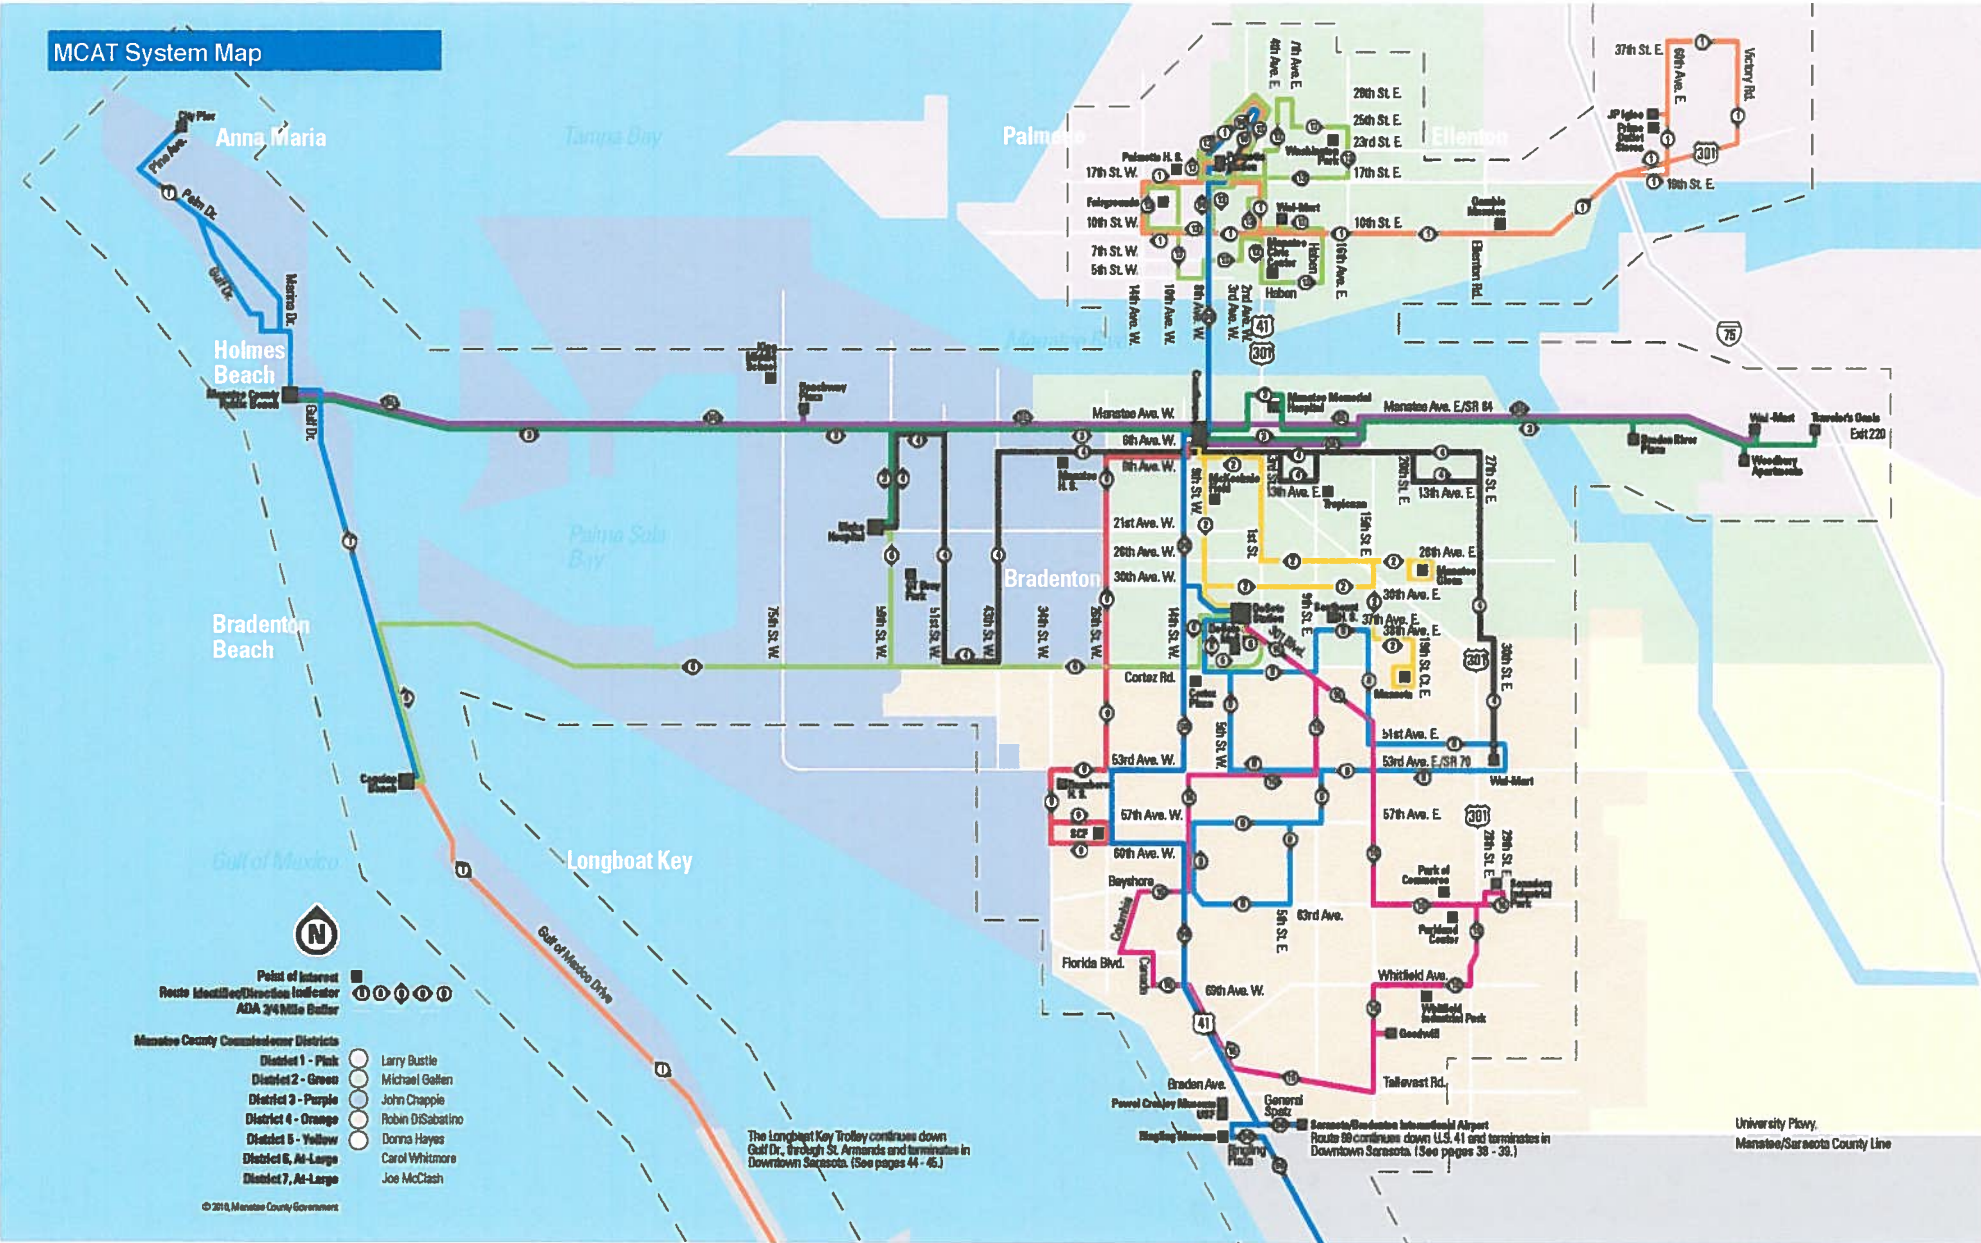

MCAT System Map

1. Point of Interest
   Route Identifier/Direction Indicator
   ADA 244NISa Butler
2. **Manatee County Councilmember Districts**
3. District 1 - Pink Larry Bustle
   - District 2 - Green Michael Gellen
   - District 3 - Purple John Chapple
   - District 4 - Orange Robin DiSabatino
   - District 5 - Yellow Donna Hayes
   - District 6, At-Large Carol Whitmore
   - District 7, At-Large Joe McClash

University Park, Manatee/Sarasota County Line